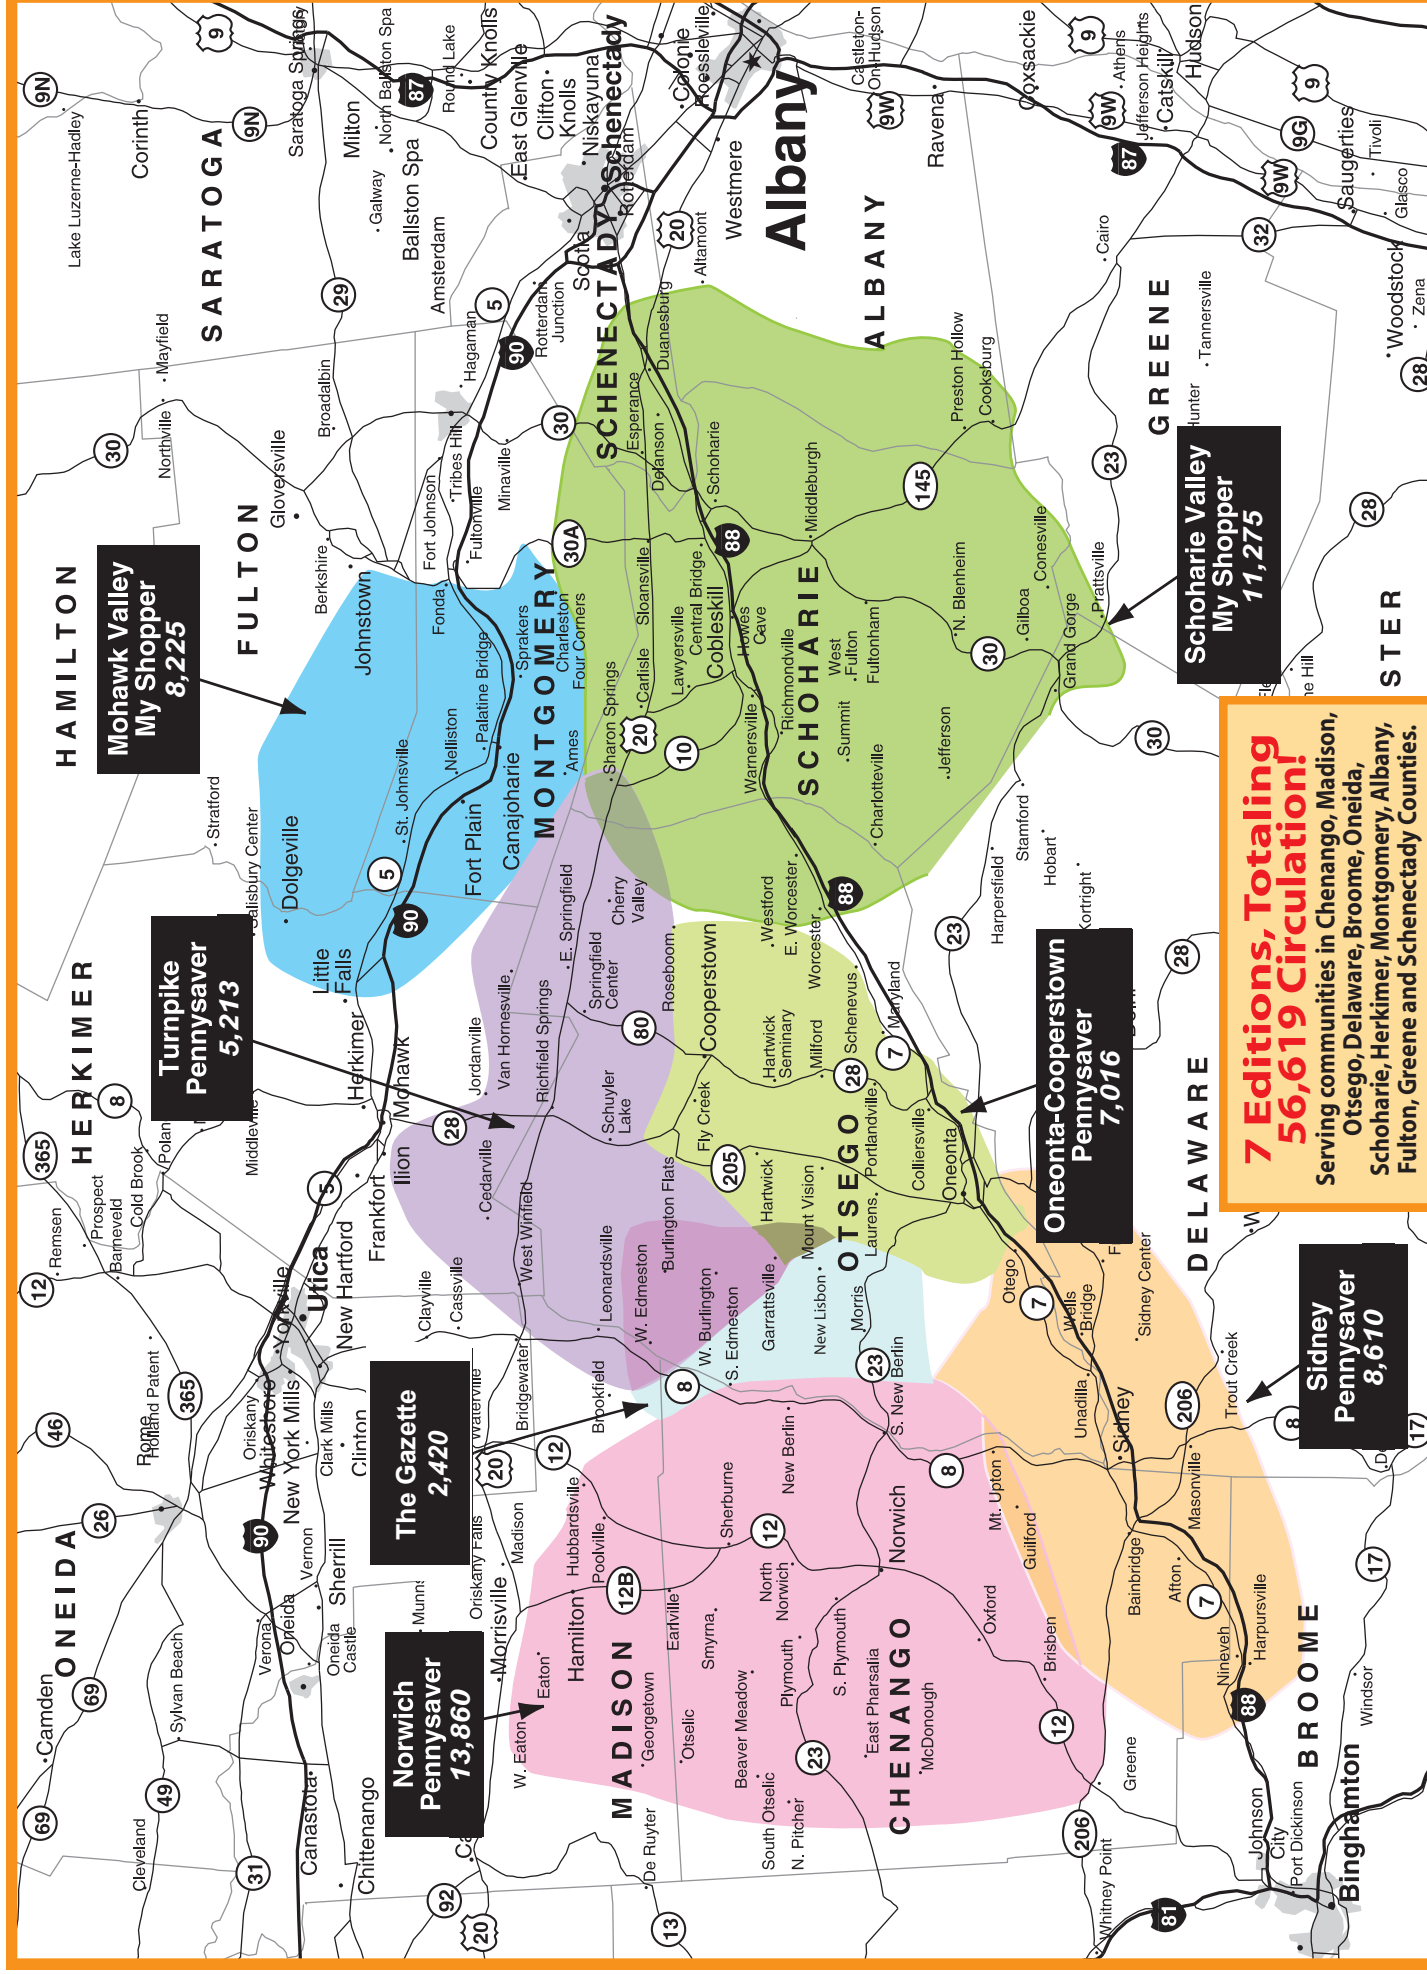

Effective January 1, 2020

- Norwich • Sidney • Turnpike
- Oneonta-Cooperstown

- Schoharie Valley
- Mohawk Valley

THE GAZETTE

NORWICH EDITION

Zip	Location	Deliveries
13040	Cincinnati	40
13332	Earlville	575
13758	East Pharsalia	25
13334	Eaton and West Eaton	150
13072	Georgetown	175
13776	Gilbertsville	25
13778	Greene RD 1 & 3	460
13780	Guilford	290
13346	Hamilton	525
13355	Hubbardsville	20
13801	McDonough	300
13411	New Berlin	970
13814	North Norwich	100
13124	North Pitcher	20
13815	Norwich	5950
13830	Oxford	1465
13136	Pitcher	25
13832	Plymouth	50
13460	Sherburne	1450
13464	Smyrna	375
13466	South Edmeston	20
13843	South New Berlin	700
13155	South Otselic	125
13844	South Plymouth	25

TOTAL 13,860

SIDNEY EDITION

Zip	Location	Deliveries
13730	Afton	825
13733	Bainbridge	1665
13775	Franklin	275
13787	Harpursville	550
13804	Masonville	185
13809	Mt. Upton	310
13813	Nineveh	250
13820	Oneonta RD3	200
13825	Otego	675
13838	Sidney	2078
13839	Sidney Center	375
13849	Unadilla	1190
13859	Wells Bridge	32

TOTAL 2,420

TURNPIKE EDITION

Zip	Location	Deliveries
13313	Bridgewater	125
13315	Burlington Flats	405
13320	Cherry Valley	670
13333	East Springfield	25
13342	Garrattsville	75
13357	Ilion	428
13361	Jordanville	25
13407	Mohawk	115
13439	Richfield Springs	1725
13450	Roseboom	75
13457	Schuyler Lake	115
13468	Springfield Center	155
13485	West Edmeston	200
13491	West Winfield	1075

TOTAL 11,275

MOHAWK VALLEY EDITION

Zip	Location	Deliveries
13317	Ames	75
13317	Canajoharie	1250
13329	Dolgeville	975
12068	Fonda	200
13339	Fort Plain	2325
12072	Fultonville	200
13365	Little Falls, RD#1	200
13410	Nelliston	300
13428	Palatine Bridge	575
13452	St. Johnsville	1675
12166	Sprakers	450